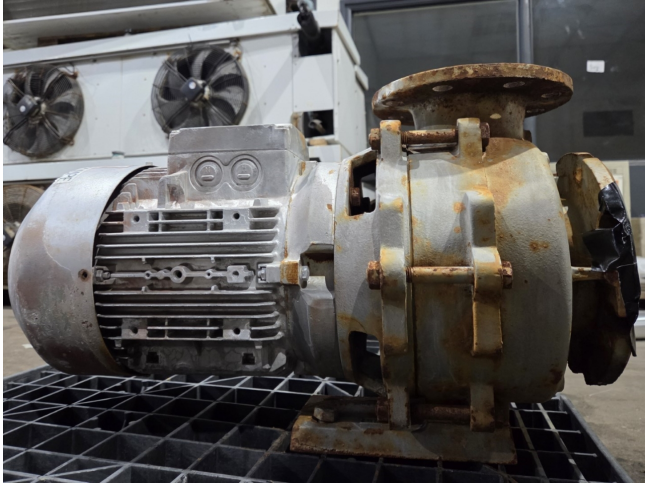

Edur Baltimore

Specifications

Brand	Edur
Type	Baltimore
Power max. (kW)	7,5
Stock	1

Description

Used Edur Baltimore

Used Edur Baltimore water pump with a Siemens electric motor: 7,5 kW - 2930 RPM. Dimensions: 650x400x410 mm (LxWxH).