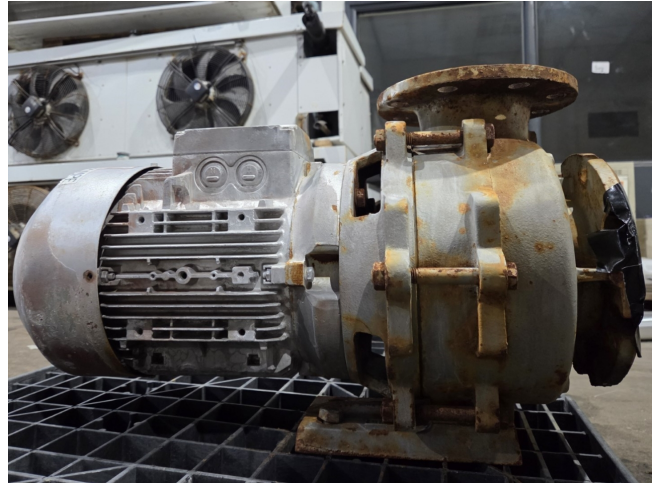

Edur Baltimore

Specifications

Brand	Edur
Type	Baltimore
Power max. (kW)	7,5
Stock	1

Description

Used Edur Baltimore

Used Edur Baltimore water pump with a Siemens electric motor: 7,5 kW - 2930 RPM. Dimensions: 650x400x410 mm (LxWxH).