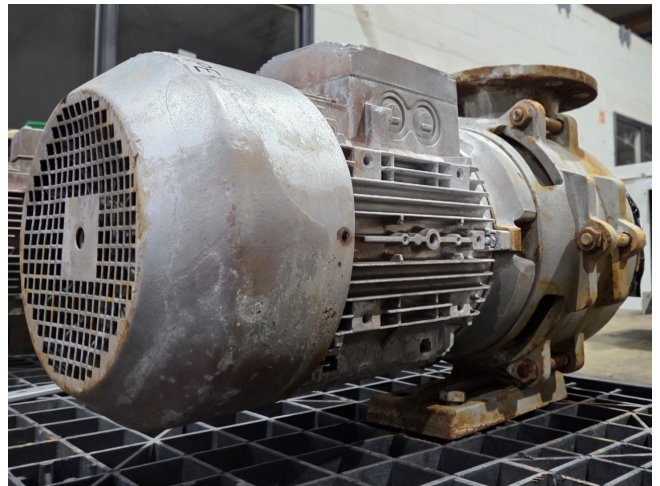

Edur Baltimore

Specifications

Brand	Edur
Type	Baltimore
Power max. (kW)	7,5
Stock	1

Description

Used Edur Baltimore

Used Edur Baltimore water pump with a Siemens electric motor: 7,5 kW - 2930 RPM. Dimensions: 650x400x410 mm (LxWxH).